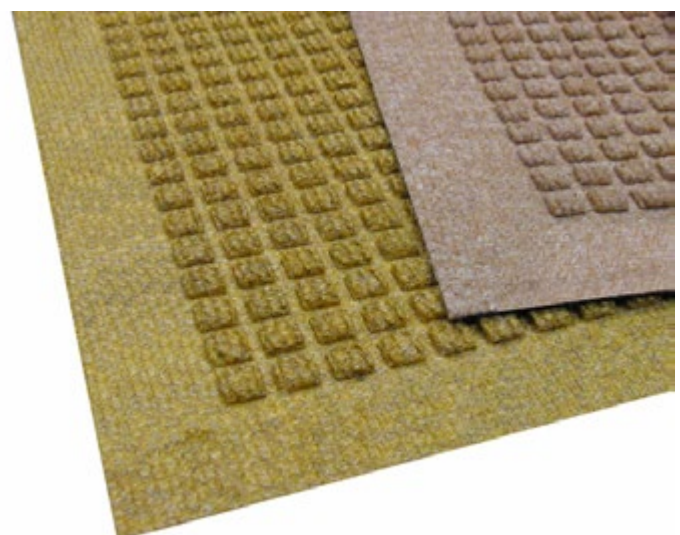

*Call us for advice on custom sizes

Prices in Euro/unit